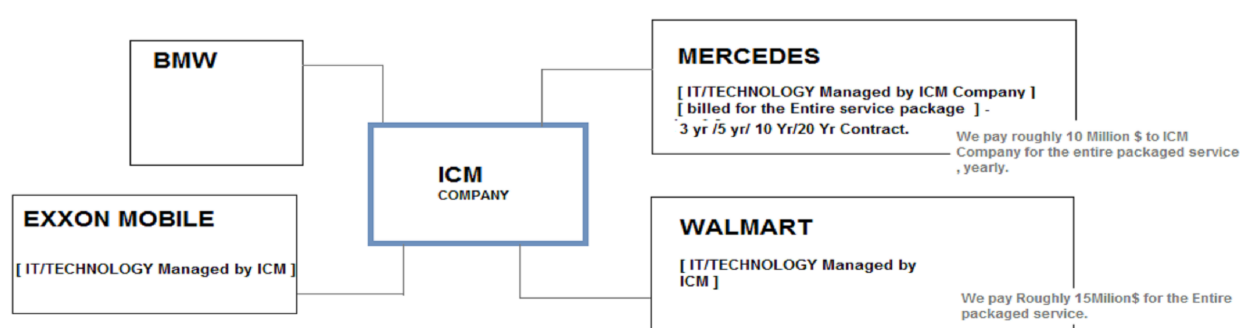

THE VIEW From 60000 Thousand View

STEX ADVANCED DESIGN BUREAU
WWW.STEXINTERNATIONAL.COM

STEX ADVANCED DESIGN BUREAU
WWW.STEXINTERNATIONAL.COM

STEX ADVANCED DESIGN BUREAU
WWW.STEXINTERNATIONAL.COM

STEX ADVANCED DESIGN BUREAU
WWW.STEXINTERNATIONAL.COM

STEX ADVANCED DESIGN BUREAU
WWW.STEXINTERNATIONAL.COM