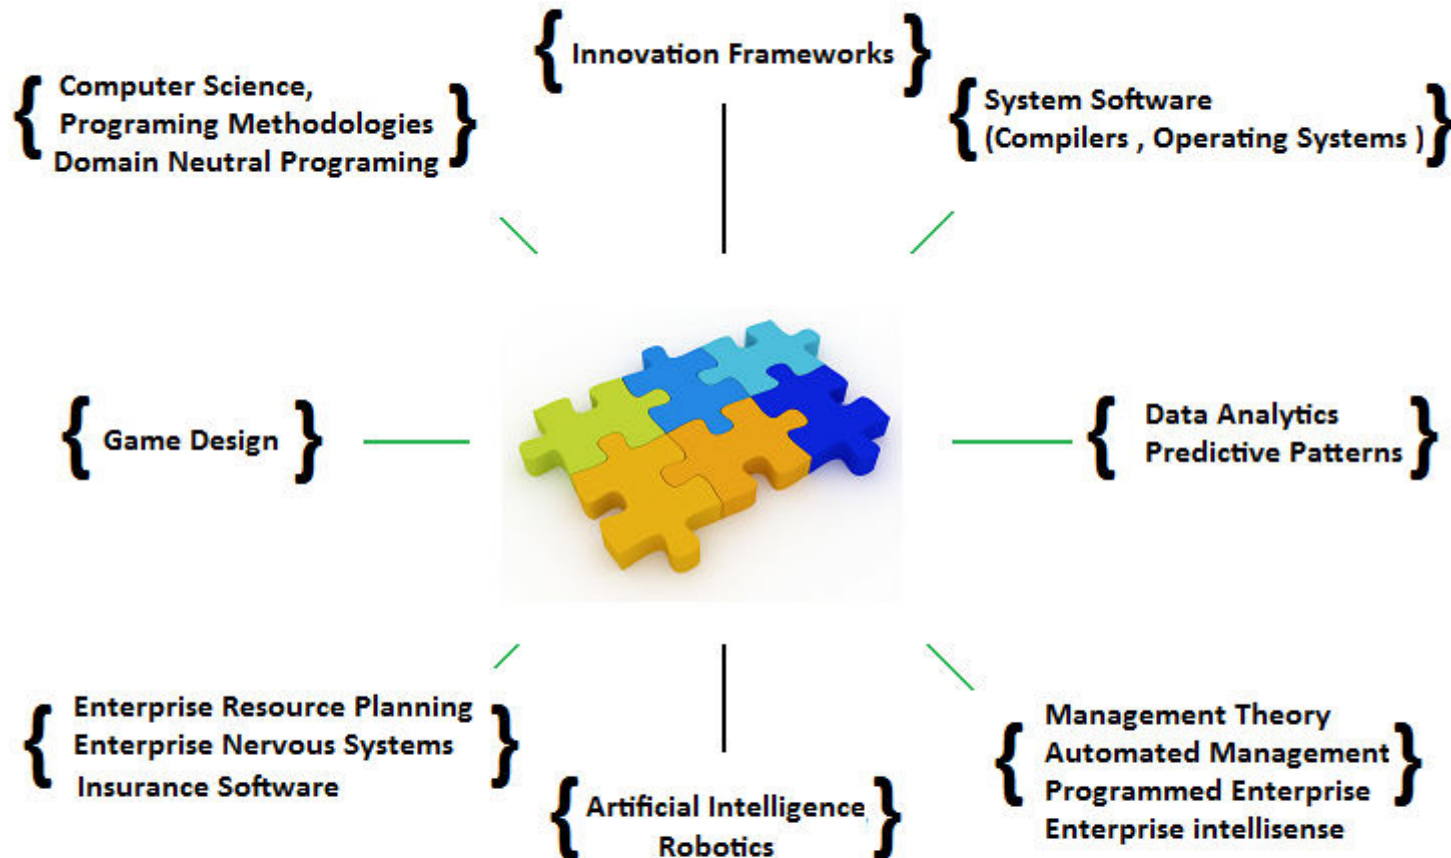

Fractals in Nature

Conceptualization of a Systematic Science : Super Fractal Engineering

Super Fractal Engineering

Applications of Fractal Engineering

Other Areas :

- < Digital Economic Lifeline Systems >
- <Machine Systems >
- <Enterprise Digital Engagement Protocols >
- <People Solutions >

[Inter-Xect]TM
www.Inter-Xect.com

InterXect is an Intelligent Search Engine operating on the Data Provided by Users & Enterprises the world over . The Search Engine Helps in Point to Point Enterprise to Enterprise & Enterprise to People Engagements .

[Enterprise Focus]TM
[Enterprise Nervous System - Manage Your Enterprise & the World]

Enterprise FocusTM is an Enterprise Nervous system that fits into any Industrial Enterprise belonging to any Domain. As a nervous system would do , It helps in the effective governance of an Enterprise. It Helps in day to day Advanced Programmed Management of the Enterprise - with foundational principles of Collaborative effort and Collective responsibility.

[ENForce]TM

ENForceTM is "World Scale" Engineered Data to enable precise and effective maneuvering of Enterprise Systems as well as the World Ecosystem . The Smart Data is available in an array of Flavours and Contexts enabling precision Analytics and Future Focus .