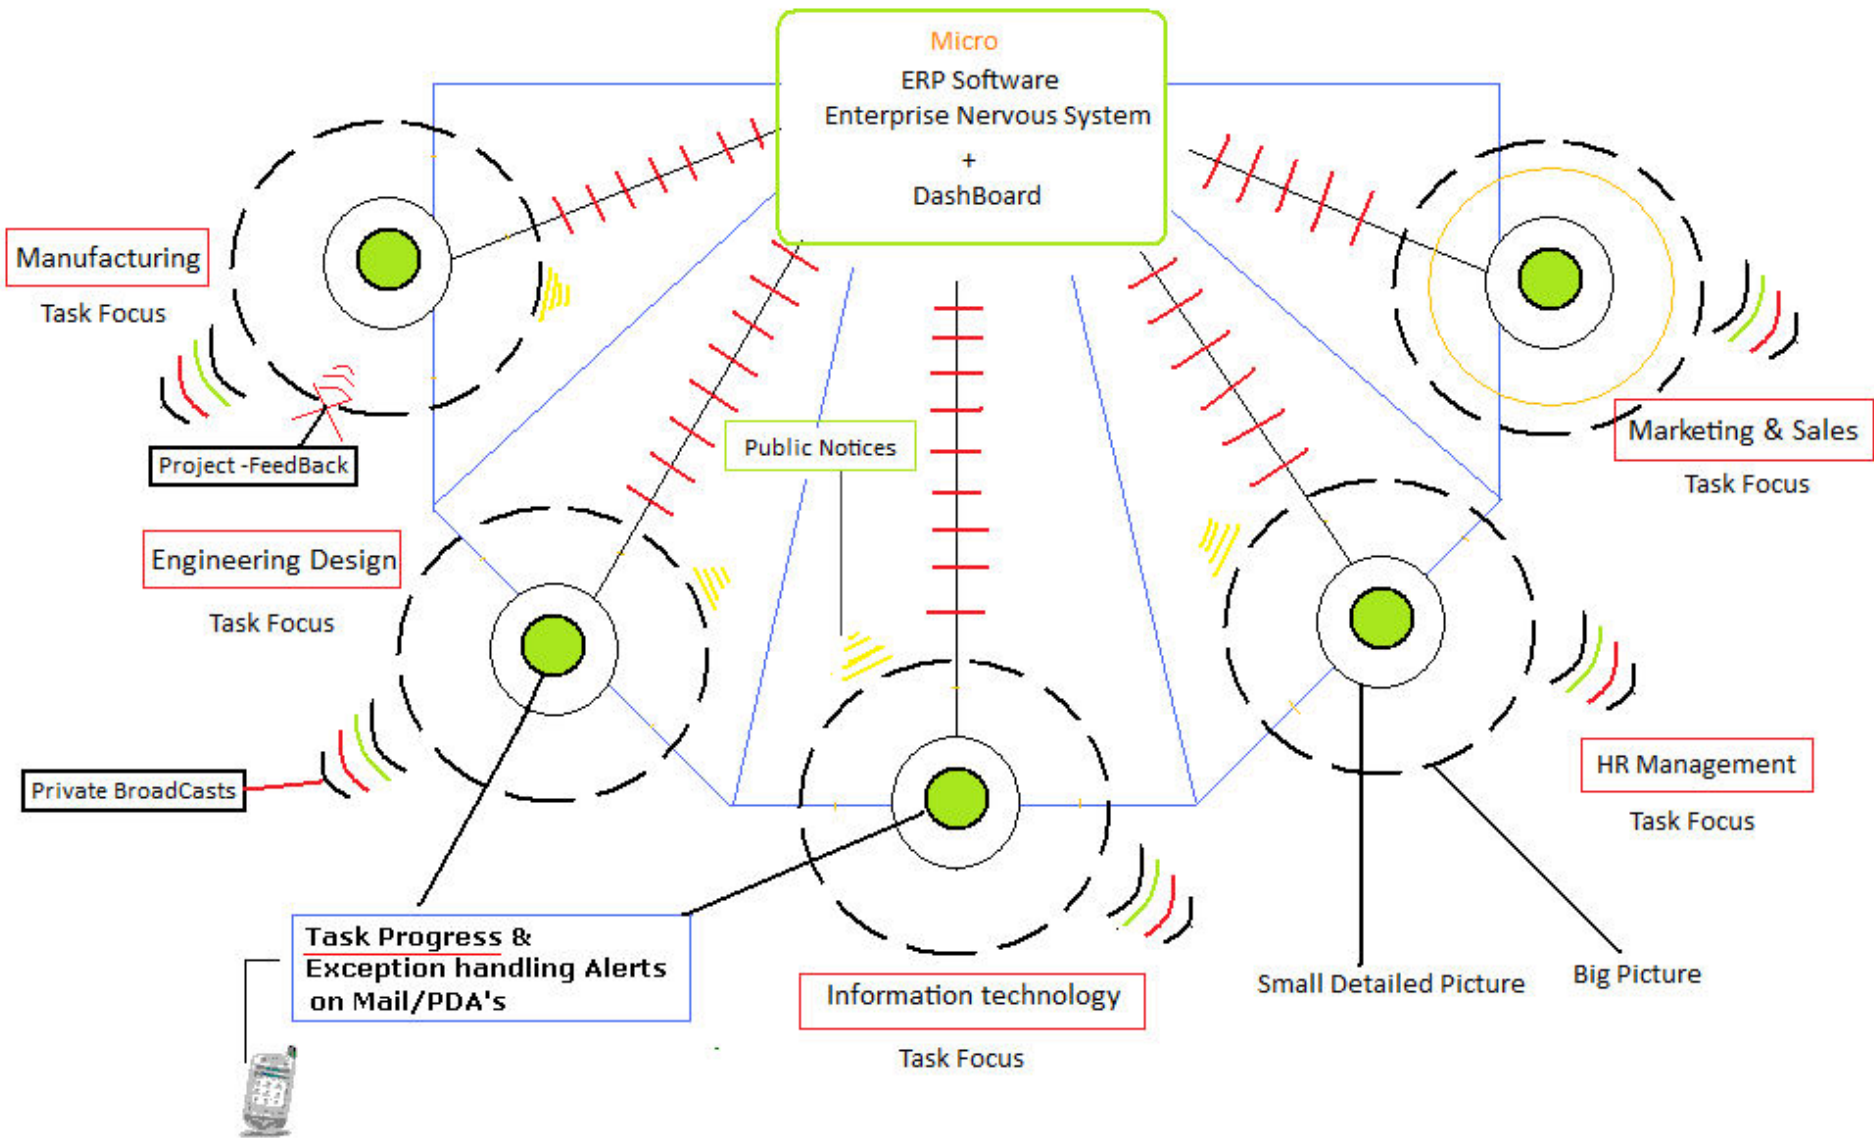

[ENForce]TM

ENForceTM is "World Scale" Engineered Data to enable precise and effective maneuvering of Enterprise Systems as well as the World Ecosystem . The Smart Data is available in an array of Flavours and Contexts enabling precision Analytics and Future Focus .

Inter-Xect Broadcasts & Search Engines

Inter-Xect Data & Search Engine

World Cube

Tertiary Dimensions : Cost Of Transaction

Secondary Dimensions : [Jobs] Microsoft Jobs , Sap Jobs , Aviation Jobs

Primary Dimensions : Products , Projects , services , Information , Jobs

Space Time

x, y, z
Coordinates

Application 2

Enterprise Nervous Systems

Enterprise Nervous System

Enterprise Focus Application Protocols

Requirements
Inventory
Files
Execution Glimpses

Like TCP - Connections

Enterprise 2

(Processes) - may be any process like software Development or Manufacturing

[Inter-Xect]
Search

Like UDP - User Datagram Protocols
(Packet Broadcasting)

Enterprise 1

OSI model
7. Application Layer
NNTP · SIP · SSI · DNS · FTP · Gopher · HTTP · NFS · NTP · SMPP · SMTP · DHCP · SNMP · Telnet · Netconf · (more)
6. Presentation Layer
MIME · XDR · TLS · SSL
5. Session Layer
Named Pipes · NetBIOS · SAP · L2TP · PPTP
4. Transport Layer
TCP · UDP · SCTP · DCCP
3. Network Layer
IP (IPv4, IPv6) · ICMP · IPsec · IGMP · IPX · AppleTalk
2. Data Link Layer
ATM · SDLC · HDLC · ARP · CSLIP · SLIP · PLIP · IEEE 802.3 · Frame Relay · ITU-T G.hn DLL · PPP · X.25
1. Physical Layer
EIA/TIA-232 · EIA/TIA-449 · ITU-T V-Series · I.430 · I.431 · POTS · PDH · SONET/SDH · PON · OTN · DSL · IEEE 802.3 ·