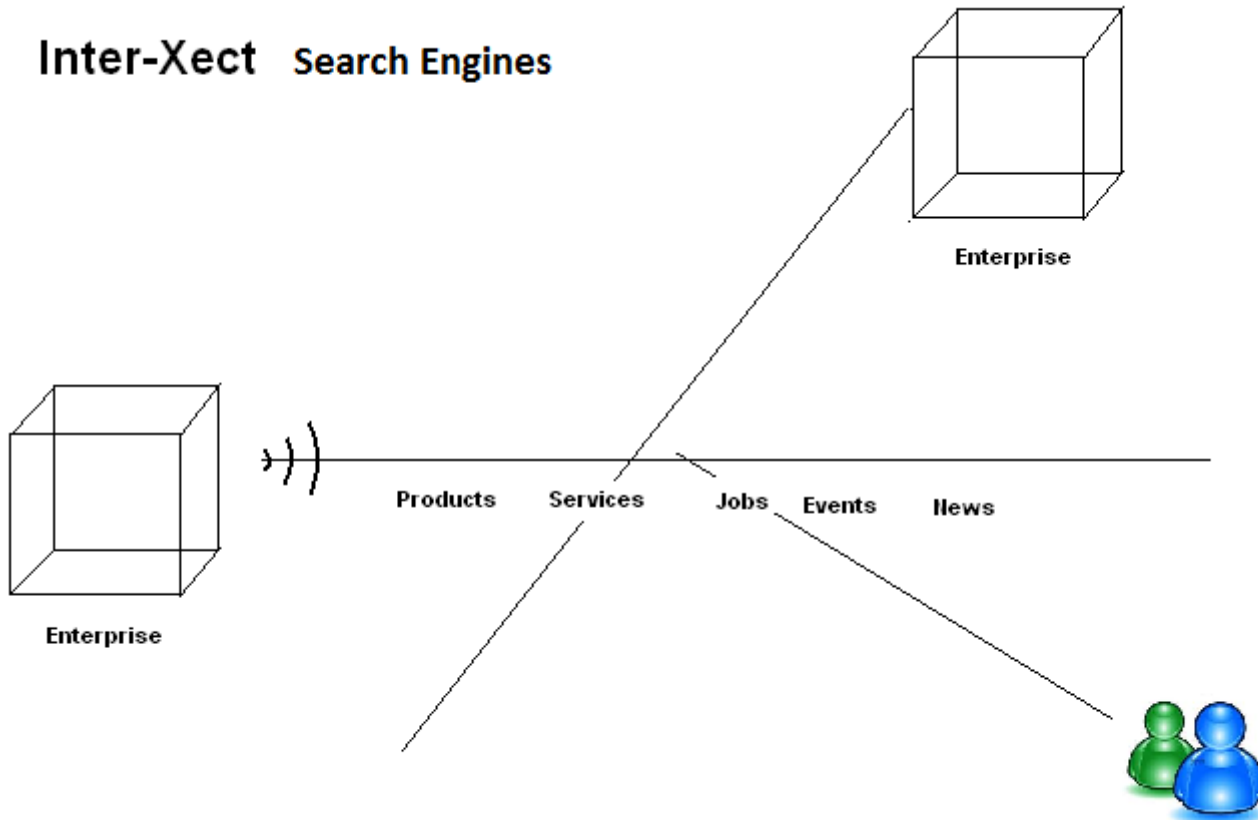

Inter-Xect Search Engines