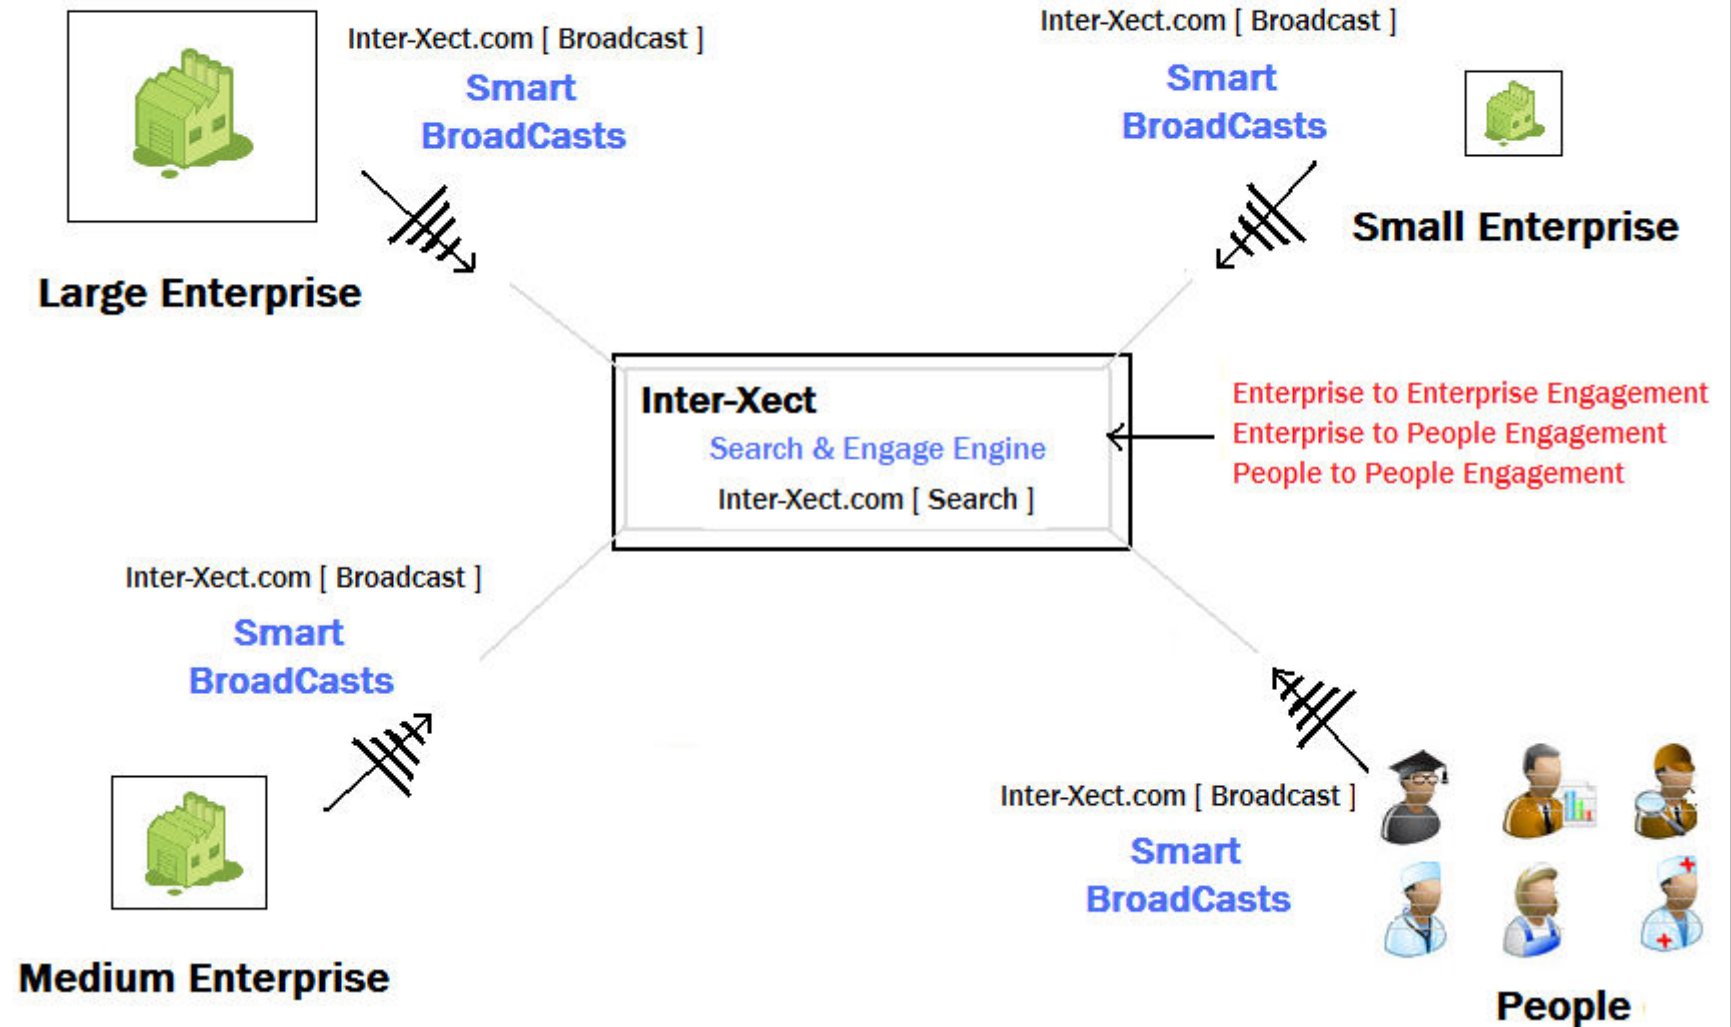

Enterprises & People Send Smart Broadcasts .The broadcasts are Received by the Search engine and is available for search