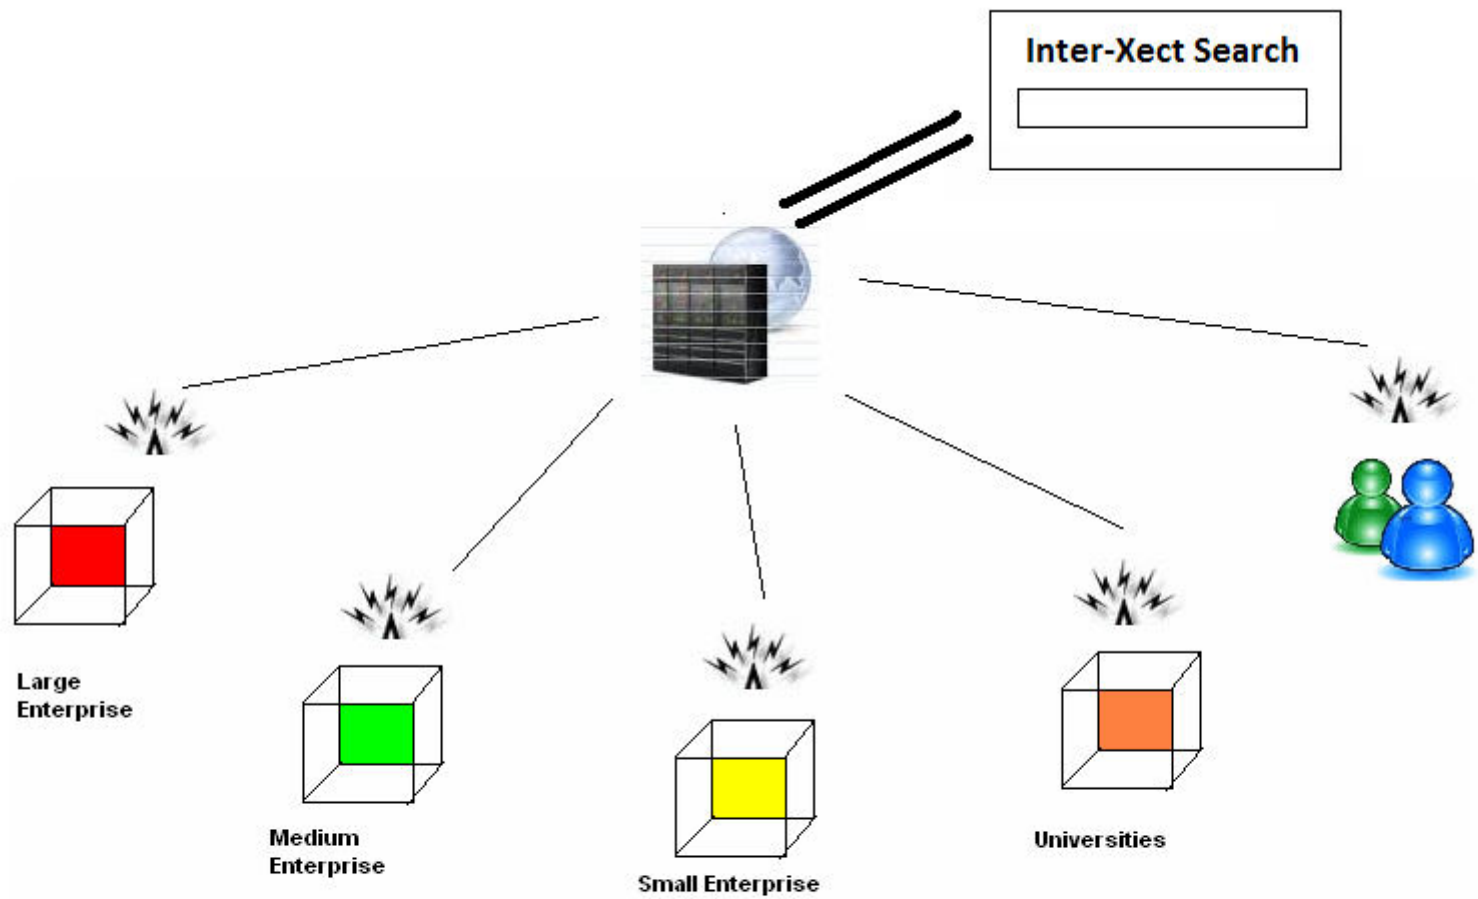

[ENForce]TM

ENForceTM is "World Scale" Engineered Data to enable precise and effective maneuvering of Enterprise Systems as well as the World Ecosystem . The Smart Data is available in an array of Flavours and Contexts enabling precision Analytics and Future Focus .

Application 1

- World Search & Engage
Engines – Inter-Xect

Enterprises & People Send Smart Broadcasts .The broadcasts are Received by the Search engine and is available for search

Inter-Xect Search Engines

Inter-Xect Broadcasts & Search Engines

Inter-Xect Data & Search Engine

World Cube

Tertiary Dimensions : Cost Of Transaction

Secondary Dimensions : [Jobs] Microsoft Jobs , Sap Jobs , Aviation Jobs

Primary Dimensions : Products , Projects , services , Information , Jobs