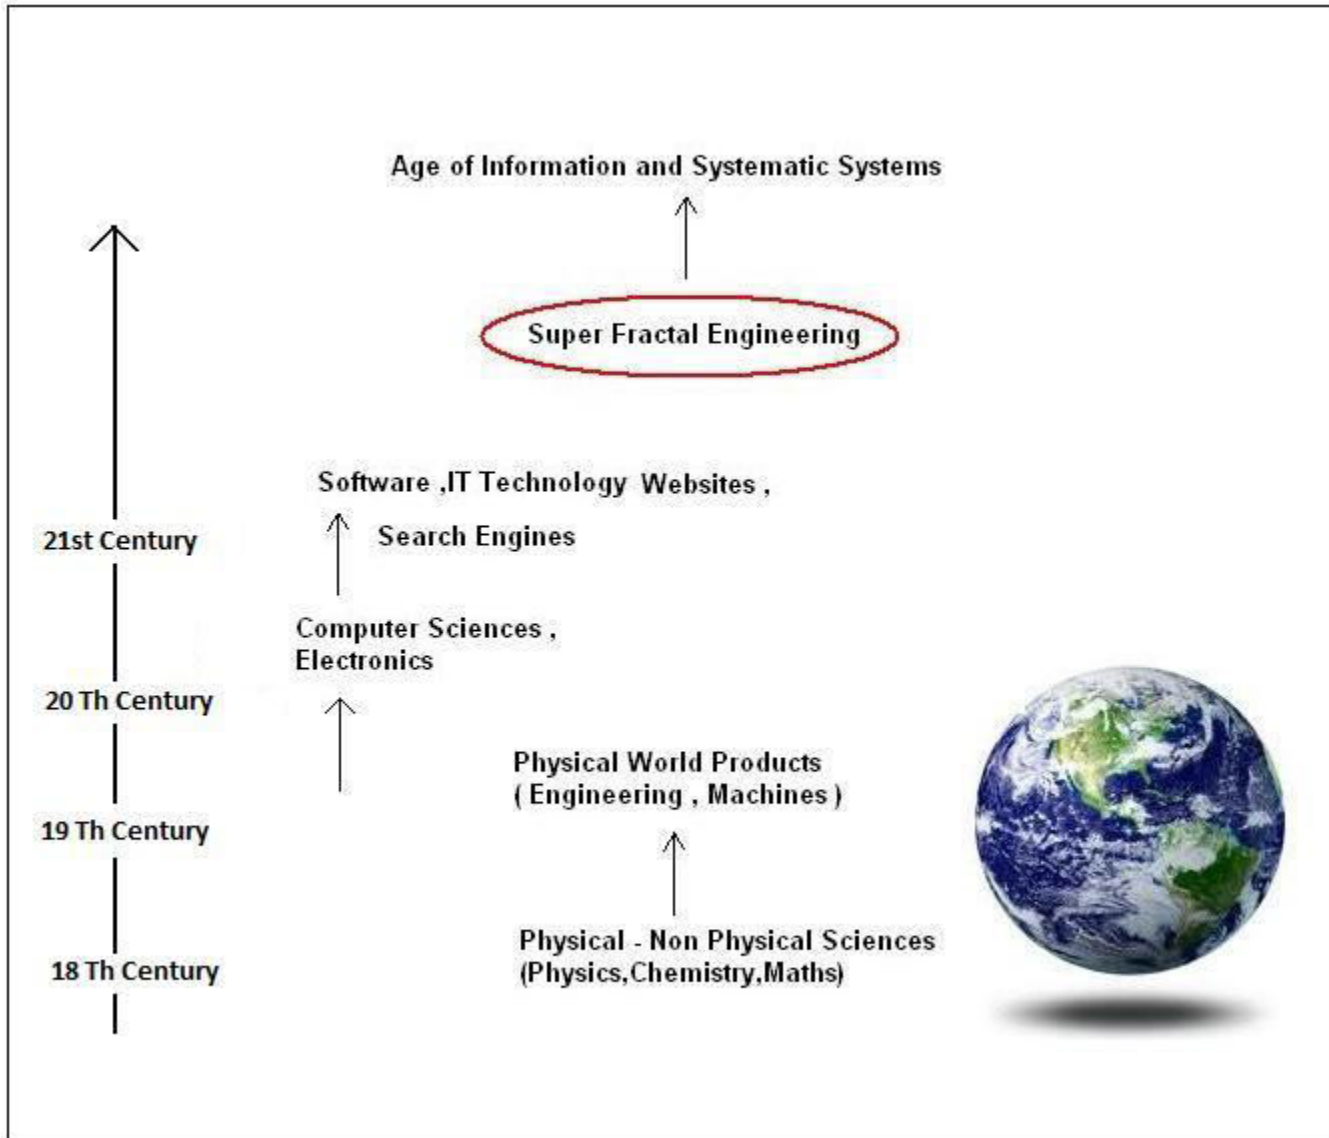

Fractals in Nature

Conceptualization of a Systematic Science : Super Fractal Engineering

Super Fractal Engineering

Applications of Fractal Engineering

Other Areas :

- < Digital Economic Lifeline Systems >
- <Machine Systems >
- <Enterprise Digital Engagement Protocols >
- <People Solutions >

[Inter-Xect]TM
www.Inter-Xect.com

InterXect is an Intelligent Search Engine operating on the Data Provided by Users & Enterprises the world over . The Search Engine Helps in Point to Point Enterprise to Enterprise & Enterprise to People Engagements .

[Enterprise Focus]TM
[Enterprise Nervous System - Manage Your Enterprise & the World]

Enterprise FocusTM is an Enterprise Nervous system that fits into any Industrial Enterprise belonging to any Domain. As a nervous system would do , It helps in the effective governance of an Enterprise. It Helps in day to day Advanced Programmed Management of the Enterprise - with foundational principles of Collaborative effort and Collective responsibility.

[ENForce]TM

ENForceTM is "World Scale" Engineered Data to enable precise and effective maneuvering of Enterprise Systems as well as the World Ecosystem . The Smart Data is available in an array of Flavours and Contexts enabling precision Analytics and Future Focus .