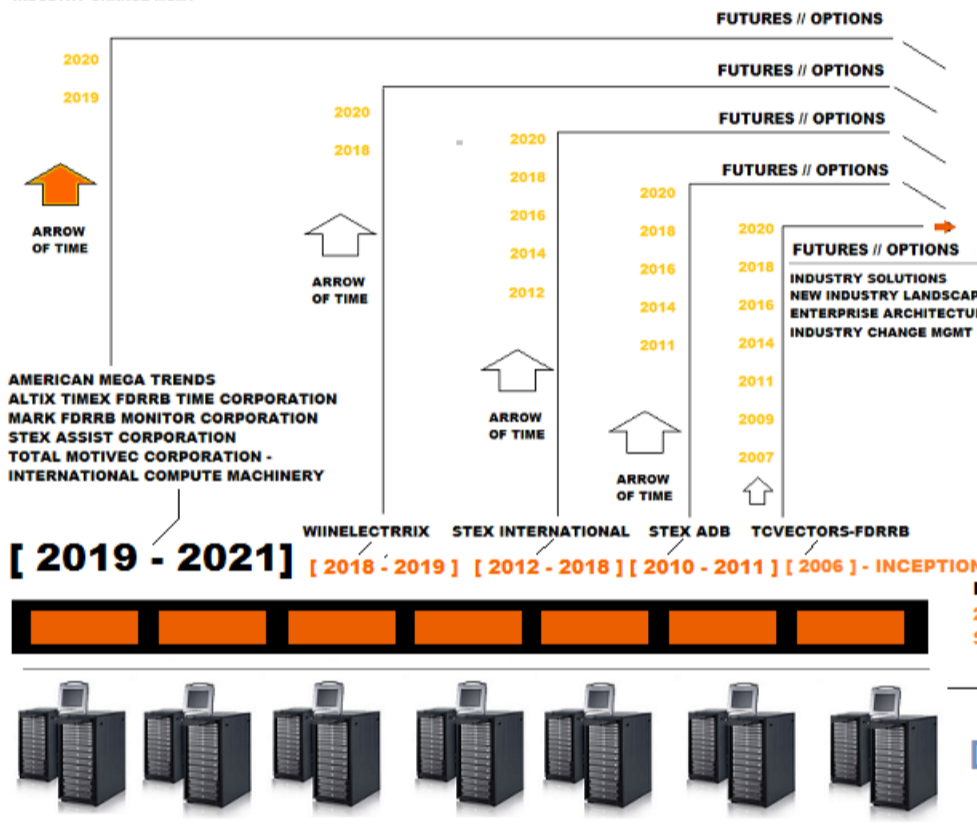

MARKMONITOR MACHINE COMPLEX- X-WINDOWS SIMULATOR

- EARTH LOADED
- STAR SYSTEMS LOADED
- TRON LOADED

2016 to 2021

PAST [WORKS] 2016 to 2021

OLD CELESTIAL DUTIES [ENERGY AND ENERGY PLATFORM - REDESIGN WORK] : RECTIFY

RECOVERY OF OLD CELESTIAL SYSTEMS AND REFORMATTING TO MAKINE-STOL HIGHWAY FORMAT

RECOVERY OF MAKINE-STOL ENERGY TO MAKINE-STOL [BIILT] STRENGTH

[HEAVY - HIGH COMPLEX MAKINE-STOL ENERGY PLATFORM]

THE PLATFORM - PAVES THE WAY FOR THE MARKMONITOR - X - WINDOWS - MACHINE COMPLEX

2016 to 2021

PRESENT [WORKS] - X-WINDOWS // EARTH LOADED 2006 to 2021

FUTURES // OPTIONS
INDUSTRY SOLUTIONS
NEW INDUSTRY LANDSCAPES
ENTERPRISE ARCHITECTURE
INDUSTRY CHANGE MGMT

CHANGING THE WAY THE ENTERPRISE WORKS -> CHANGING THE WAY THE WORLD WORKS
[A WELL DESIGNED - ARCHITECTED ENTERPRISE]