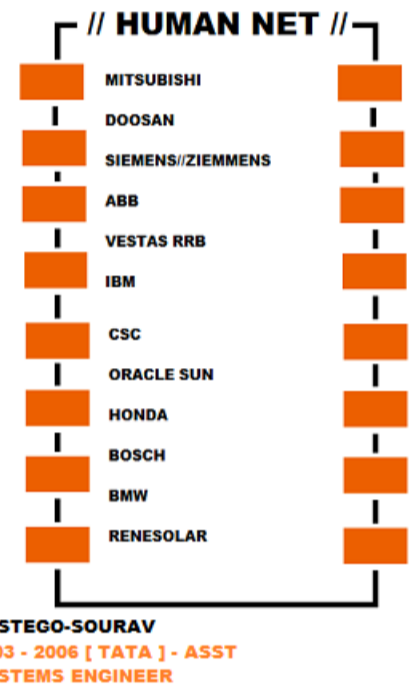

REDEFINING - DEFINITION .
FOR A **SYSTEMATIC** EXPERIENCE
[SYSTEM + AUTOMATIC]

BLUE PRINT - ENGINEERING

FUTURE [WORKS] 2016 to 2021

BUILDING - OF A BRAND NEW MARK-MONITOR - RIVATNT-MINOLTA- MACHINE COMPLEX

- 1] MAKINE STOL ENERGY HIGHWAY [ENERGY ESCALATOR]
- 2] HIGH COMPLEX MACHINE COMPLEX LEVEL - MATIC - DRIVE MACHINERY HOSTING - X-WINDOWS
- 3] BUILDING OF A - HIGH COMPLEX [SIMULATOR] - [EXPERIENCE SYSTEM]

MARKMONITOR MACHINE COMPLEX- X-WINDOWS SIMULATOR

- EARTH LOADED
- STAR SYSTEMS LOADED
- TRON LOADED

2016 to 2021

PAST [WORKS] 2016 to 2021

OLD CELESTIAL DUTIES [ENERGY AND ENERGY PLATFORM - REDESIGN WORK] : RECTIFY

RECOVERY OF OLD CELESTIAL SYSTEMS AND REFORMATTING TO MAKINE-STOL HIGHWAY FORMAT

RECOVERY OF MAKINE-STOL ENERGY TO MAKINE-STOL [BIILT] STRENGTH

[HEAVY - HIGH COMPLEX MAKINE-STOL ENERGY PLATFORM]

THE PLATFORM - PAVES THE WAY FOR THE MARKMONITOR - X - WINDOWS - MACHINE COMPLEX

2016 to 2021

PRESENT [WORKS] - X-WINDOWS // EARTH LOADED 2006 to 2021

FUTURES // OPTIONS
INDUSTRY SOLUTIONS
NEW INDUSTRY LANDSCAPES
ENTERPRISE ARCHITECTURE
INDUSTRY CHANGE MGMT

CHANGING THE WAY THE ENTERPRISE WORKS -> CHANGING THE WAY THE WORLD WORKS
[A WELL DESIGNED - ARCHITECTED ENTERPRISE]

TCVECTORS-WIIN ELECTRRIX - [WINHOST INC] 2006 to 2021 [TRENT COMPANY LIMITED]

[2021 - 2006] TENSILE [MATIC] CONTINOUS - CONTINOUS JOURNEY

[UNBREAKABLE - UNBROKEN]

TRON CLU: TOOK THE SYSTEM TO IT'S MAXIMUM POTENTIAL - CREATED THE PERFECT SYSTEM

HIGH COMPLEX - WORK AND SOLUTIONS - AS A PART OF THE COMPANY// CORPORATION - [TCVECTORS-WIINELECTRRIX] - LOADED ON MACHINES - TECHNOLOGY SERVERS - NETWORKS - INTERACTS WITH THE X-WINDOWS GROUND SYSTEM [MUD - MAKINE - STOL]. THIS GENERATES HIGH COMPLEX [MONEY AND MATERIAL] BELOW THE MUD.

SOME CALL - THIS THE [GAIA - THEORY]